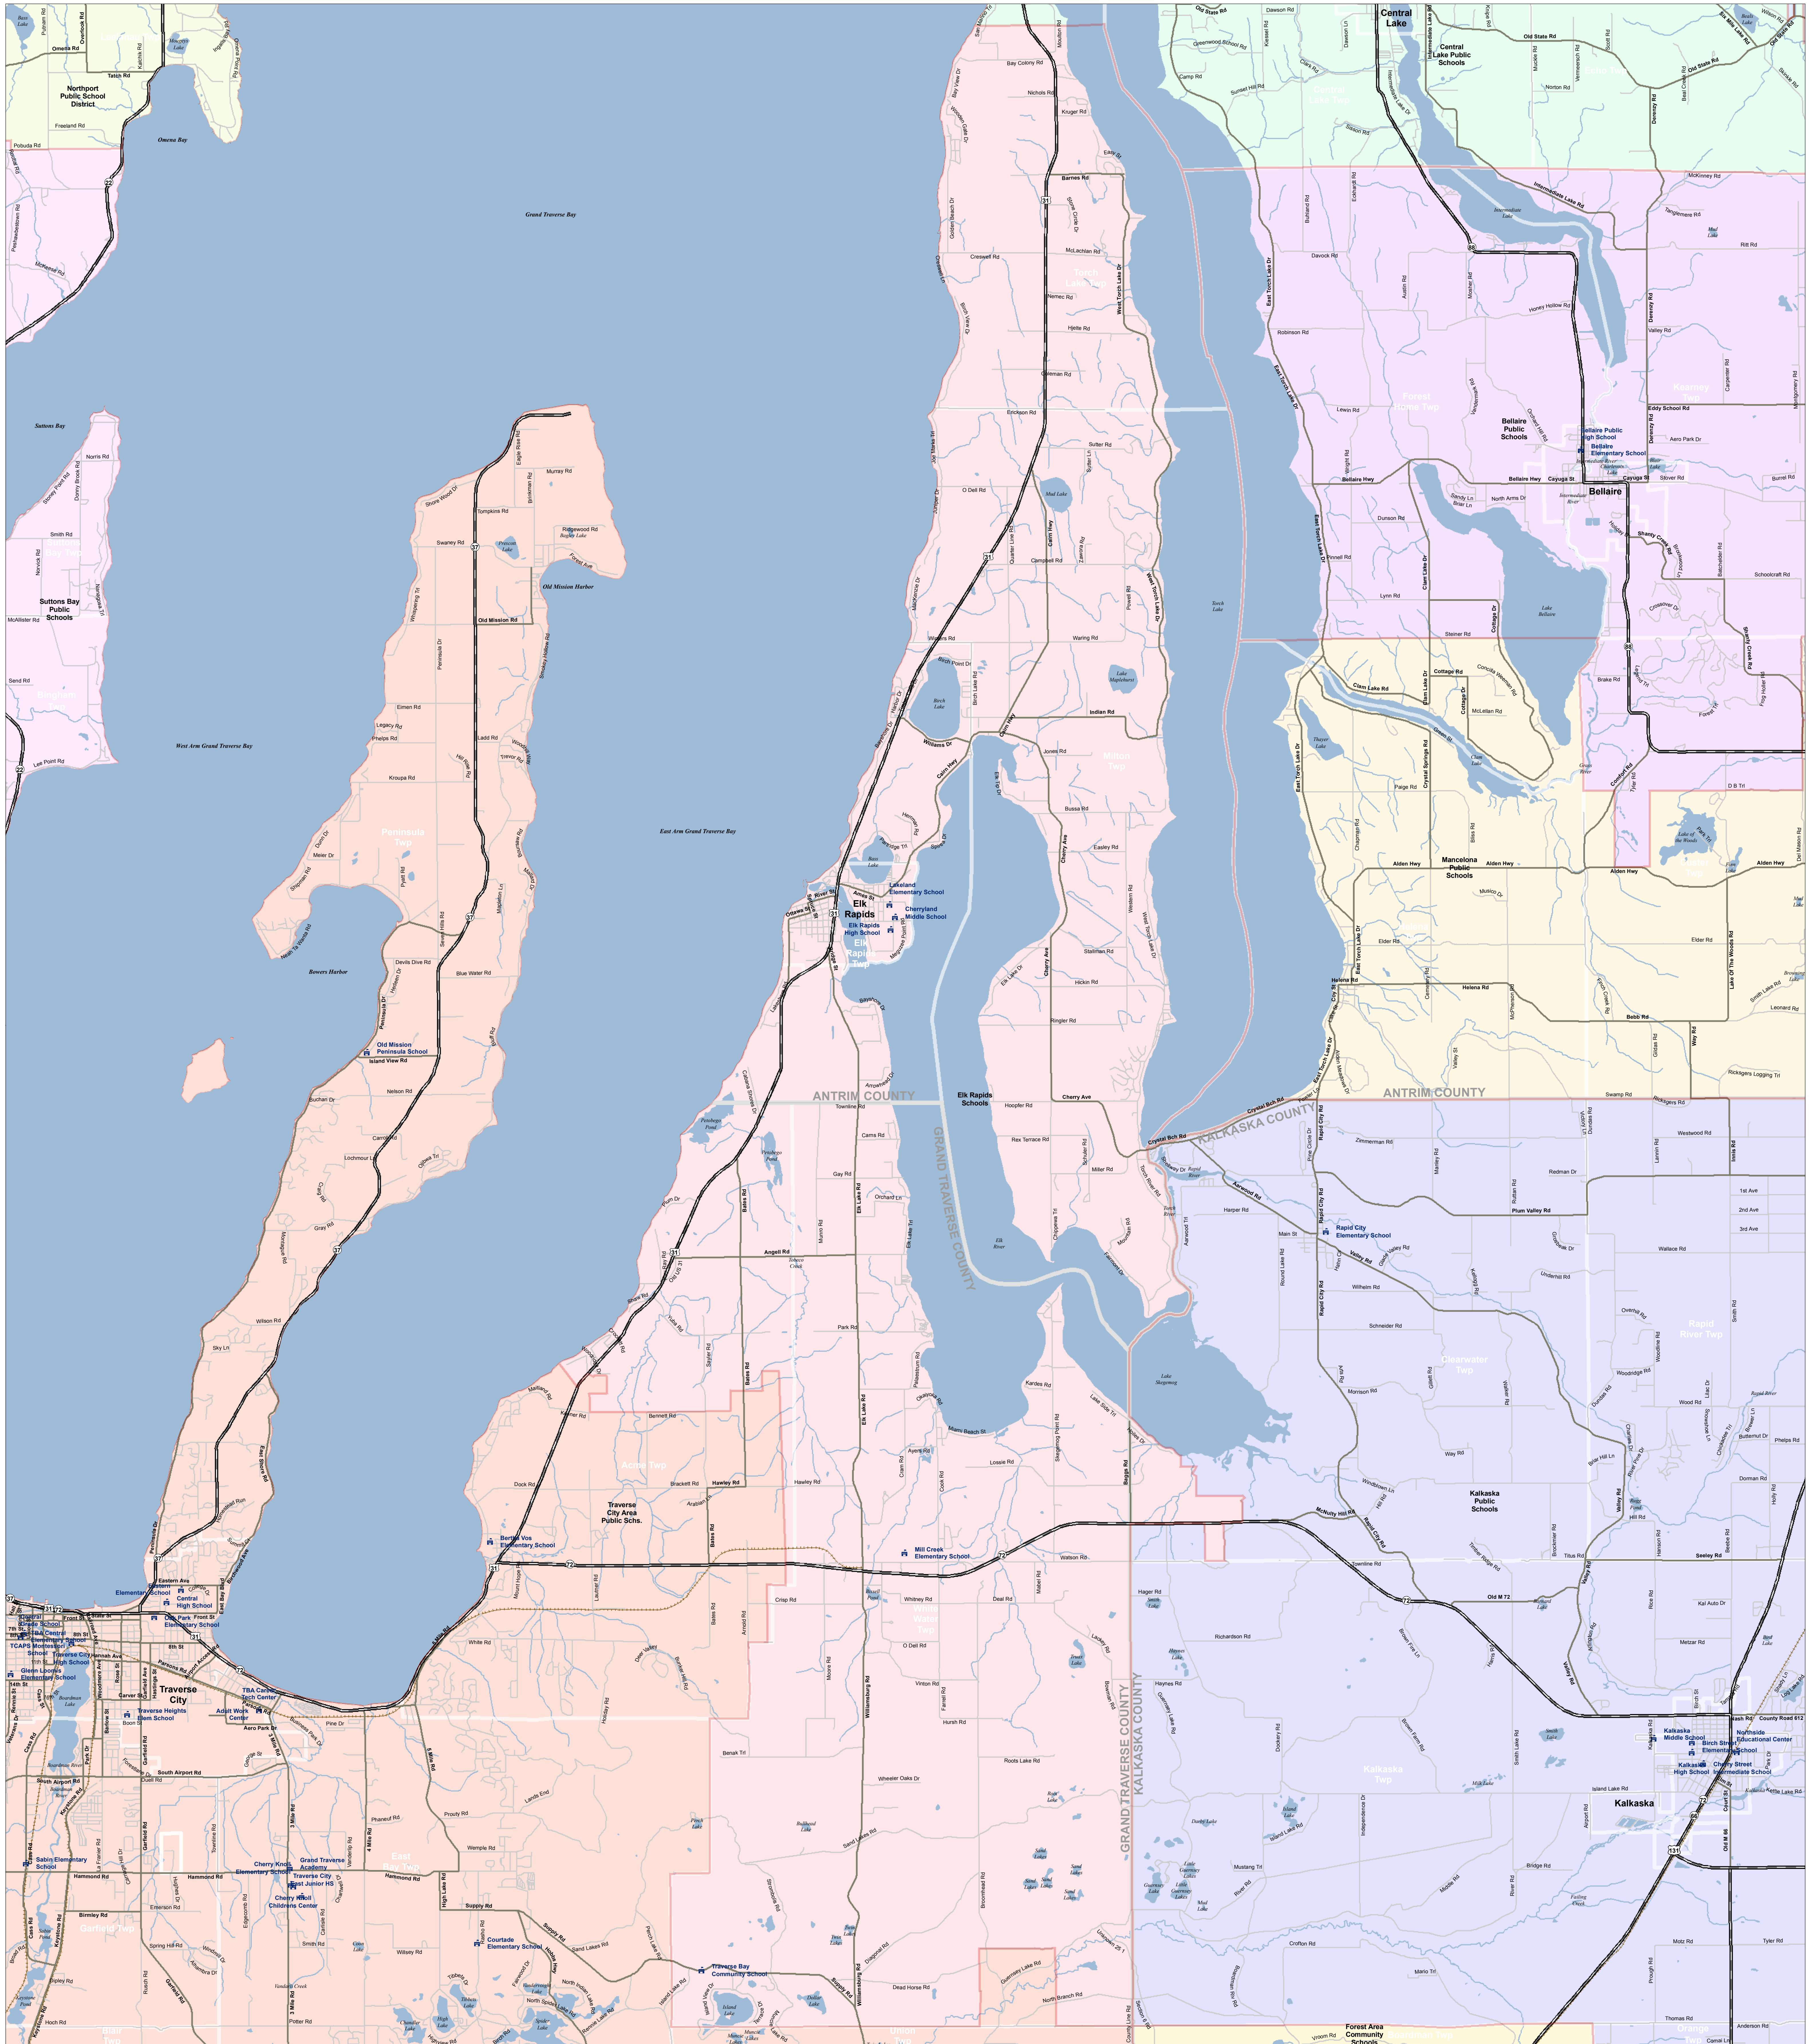

Elk Rapids Schools

Traverse Bay Area ISD

- SCHOOL
- SCHOOL DISTRICT BOUNDARY
- CITY/VILLAGE
- COUNTY BOUNDARY
- WATER FEATURE
- HIGHWAY
- MAJOR ROAD
- LOCAL ROAD
- RAILROAD

For more information:
Web: www.michigan.gov/cgi
Phone: 517.373.7910